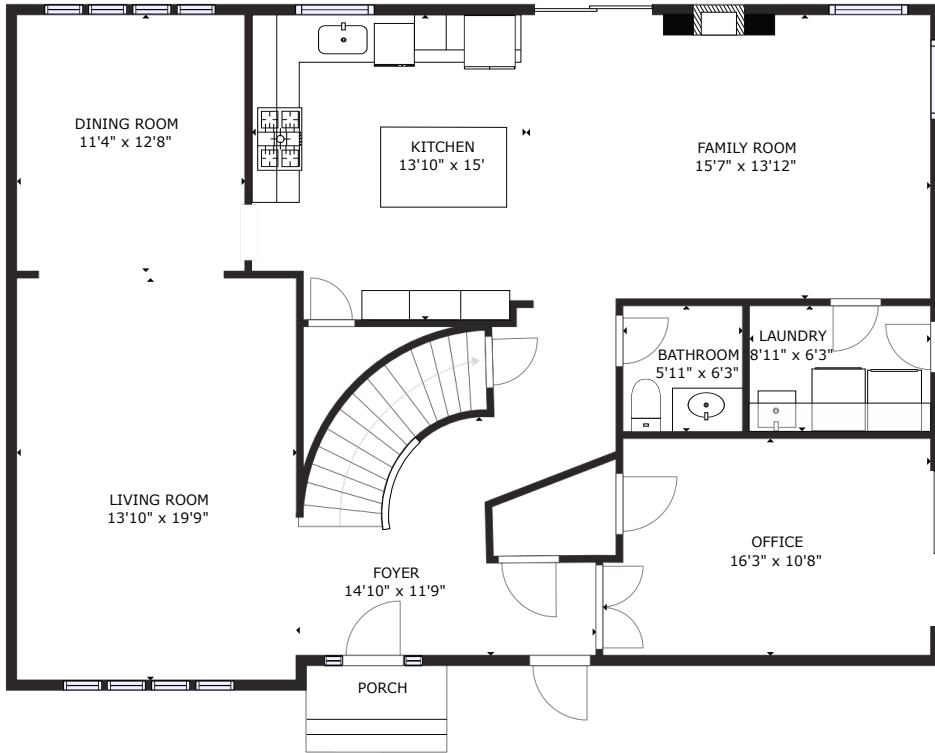

1474 WHITECLIFF WAY, WALNUT CREEK

"THE WHITECLIFF" FLOORPLAN RARELY COMES ON THE MARKET
 * DIMENSIONS ARE APPROXIMATE

FLOOR 1

FLOOR 2