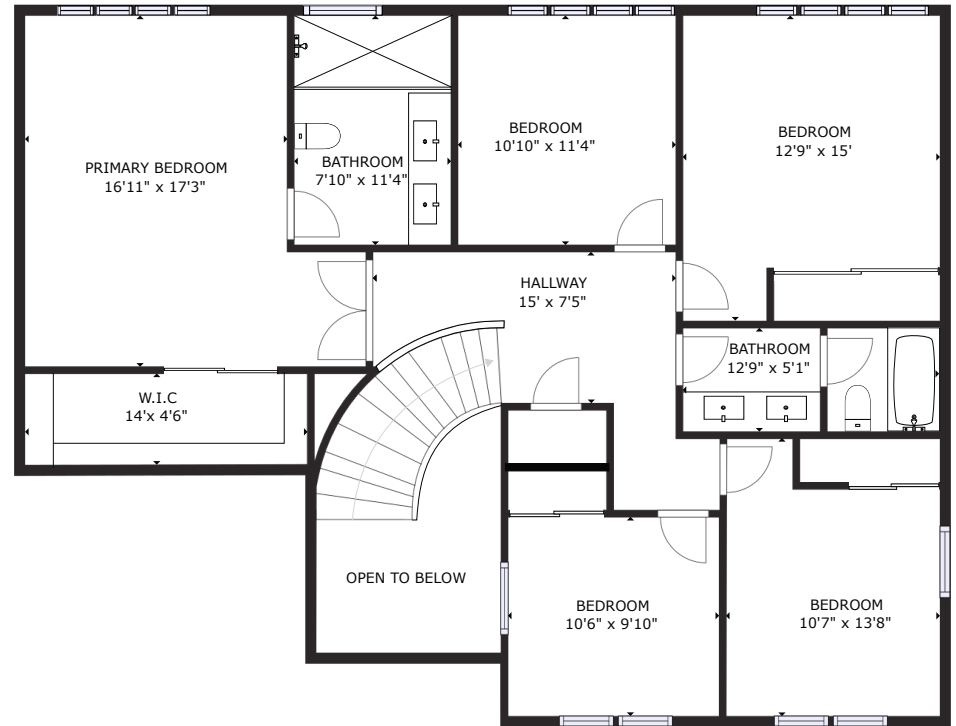

1474 WHITECLIFF WAY, WALNUT CREEK

"THE WHITECLIFF" FLOORPLAN RARELY COMES ON THE MARKET
 * DIMENSIONS ARE APPROXIMATE

FLOOR 1

FLOOR 2