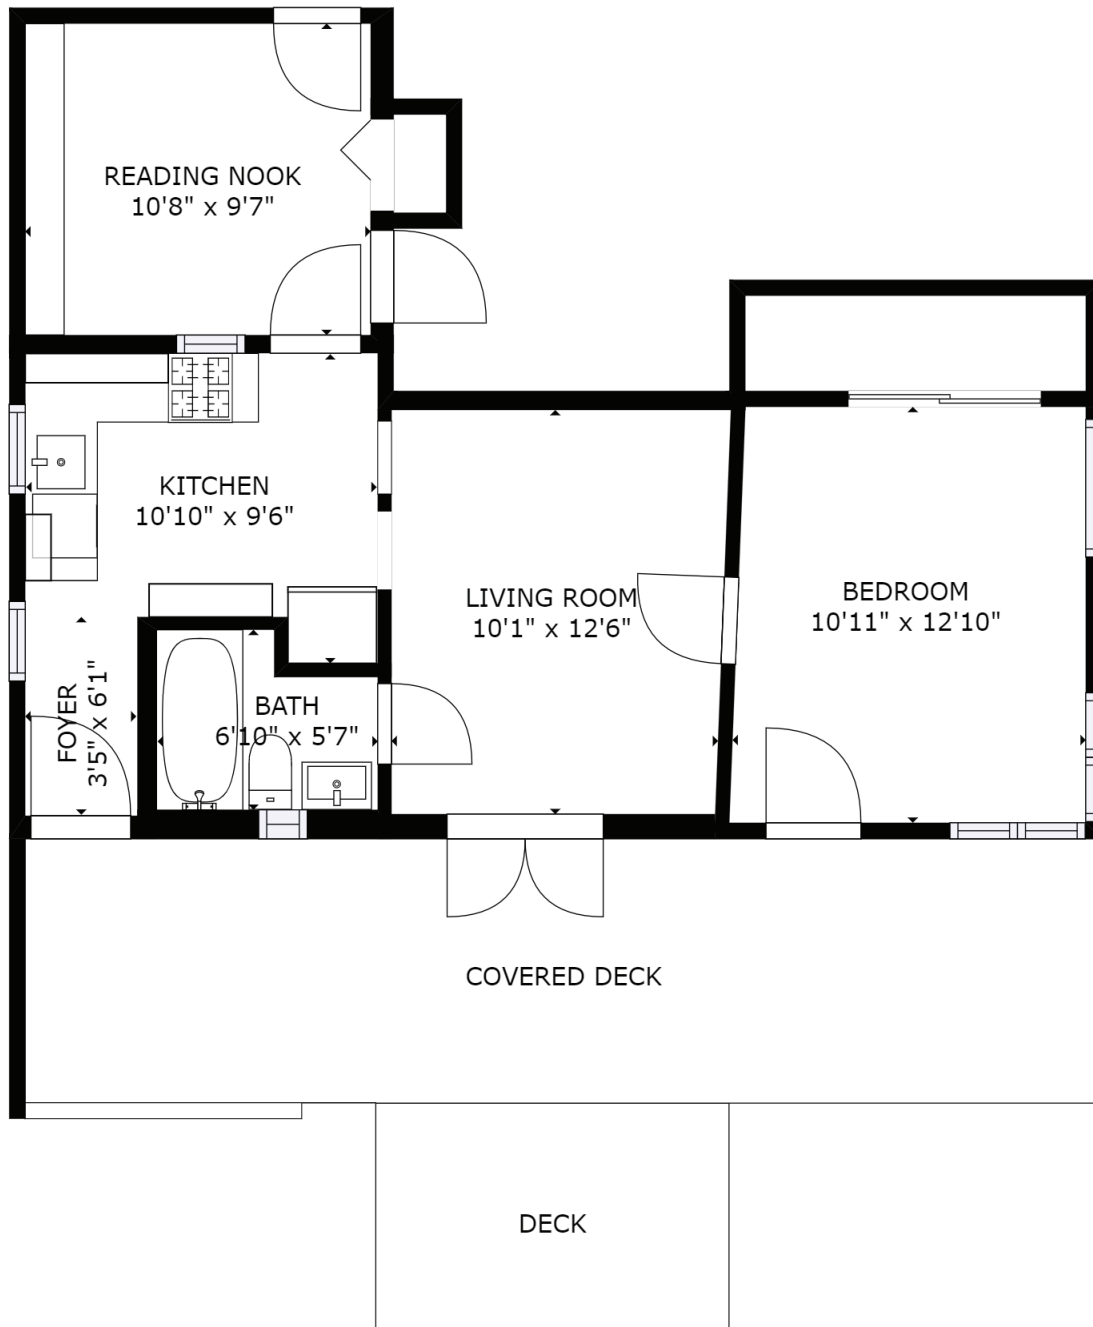

968 Tulare Avenue, Albany, CA

SIZES AND DIMENSIONS ARE APPROXIMATE.
ACTUAL MAY VARY.

MAIN LEVEL

968 Tulare Avenue, Albany, CA

SIZES AND DIMENSIONS ARE APPROXIMATE.
ACTUAL MAY VARY.

DOWNSTAIRS IN-LAW