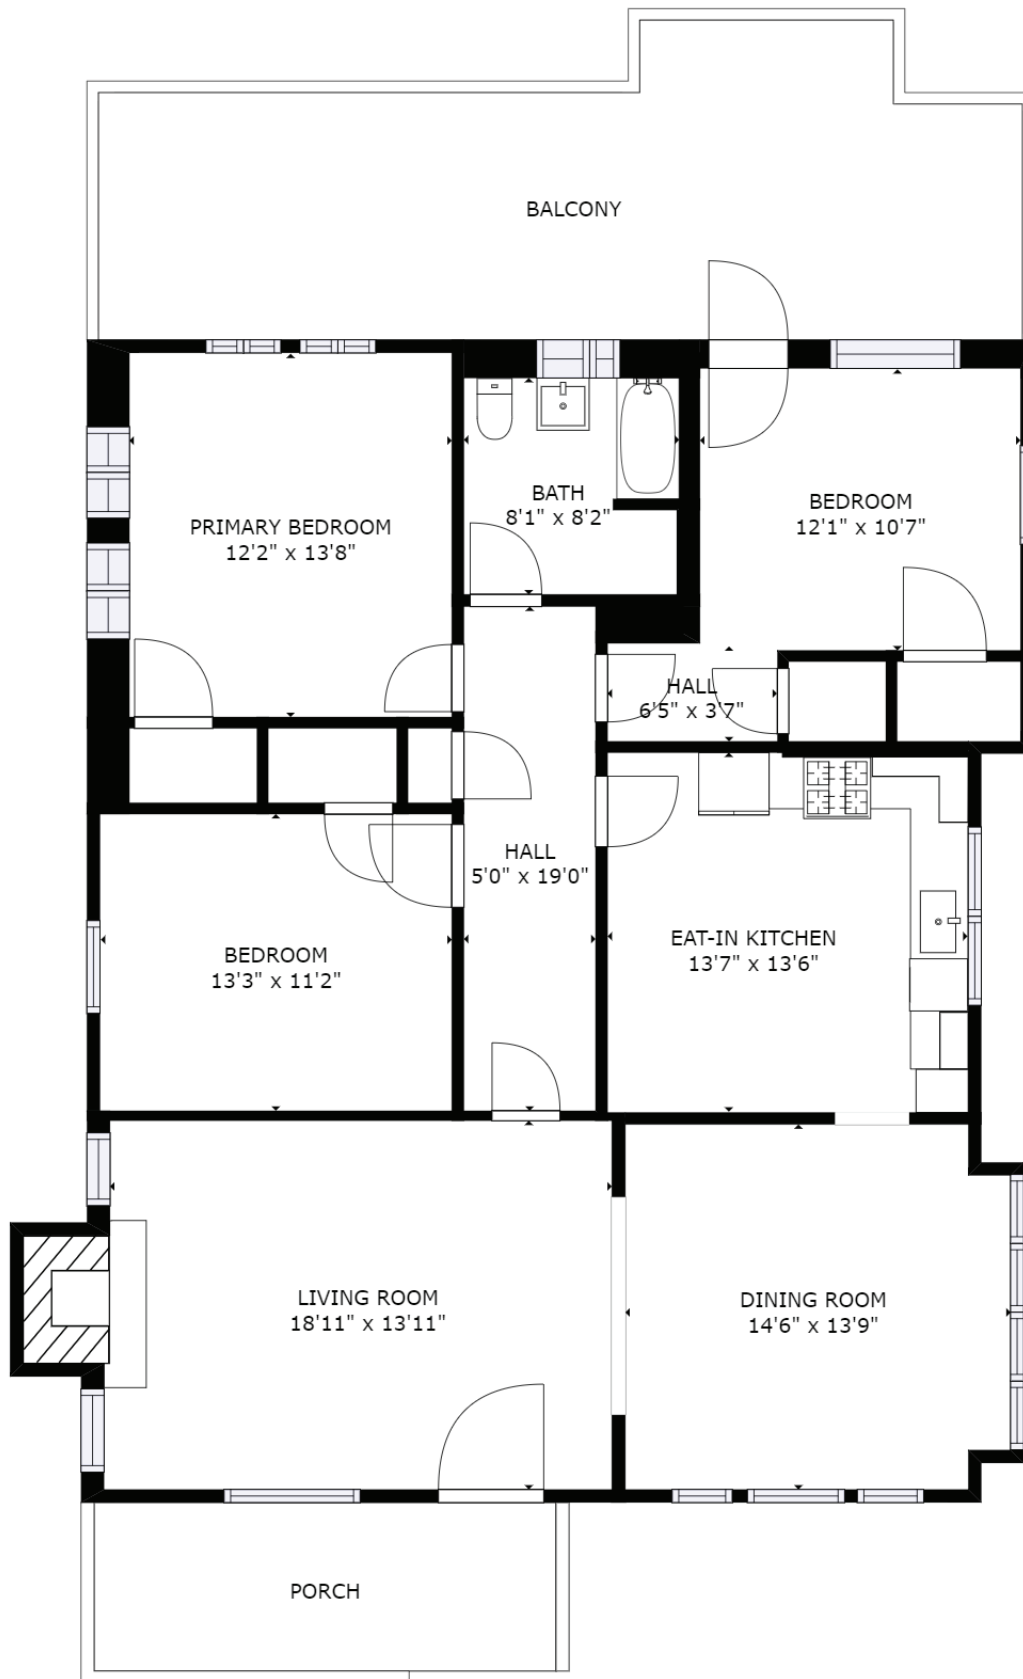

968 Tulare Avenue, Albany, CA

SIZES AND DIMENSIONS ARE APPROXIMATE.
ACTUAL MAY VARY.

MAIN LEVEL

968 Tulare Avenue, Albany, CA

SIZES AND DIMENSIONS ARE APPROXIMATE.
ACTUAL MAY VARY.

DOWNSTAIRS IN-LAW