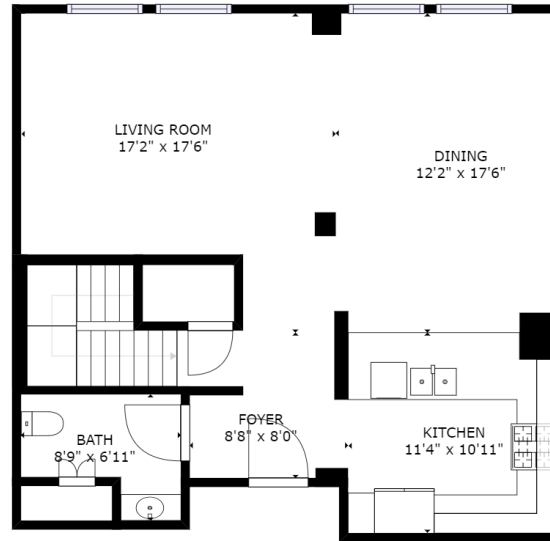

438 W Grand #413, Oakland

* DIMENSIONS ARE APPROXIMATE

FLOOR 2

FLOOR 1