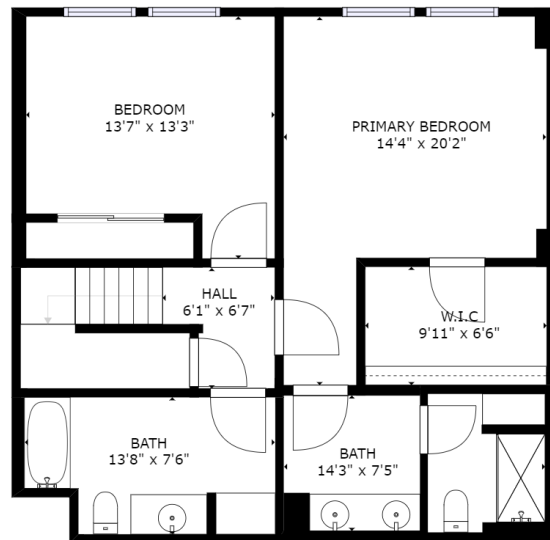

438 W Grand #413, Oakland

* DIMENSIONS ARE APPROXIMATE

FLOOR 2

FLOOR 1