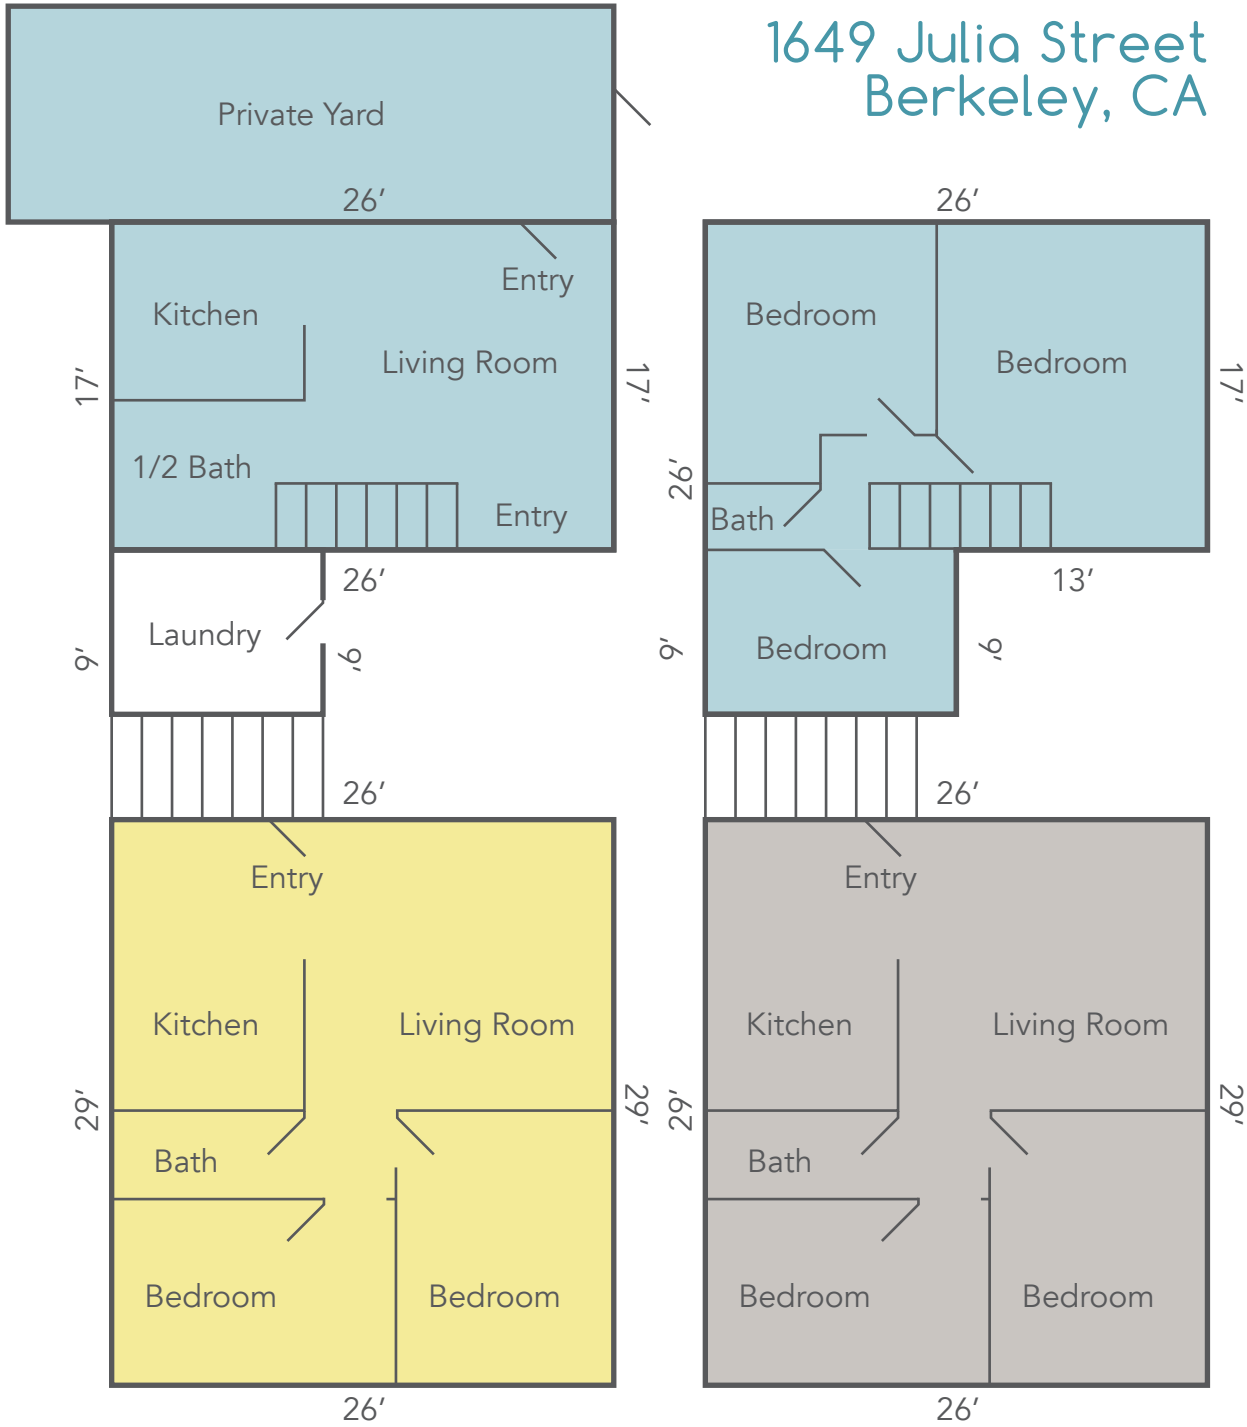

# 1649 Julia Street Berkeley, CA

- A 2 Story Townhouse : 3BR | 1.5 BA
- B 1st Floor : 2BR | 1 BA
- C 2nd Floor : 2BR | 1 BA

Sizes and dimensions are approximate.  
Actual may vary.

Keith Sjöholm  
Realtor & Broker Associate | DRE: 01310324